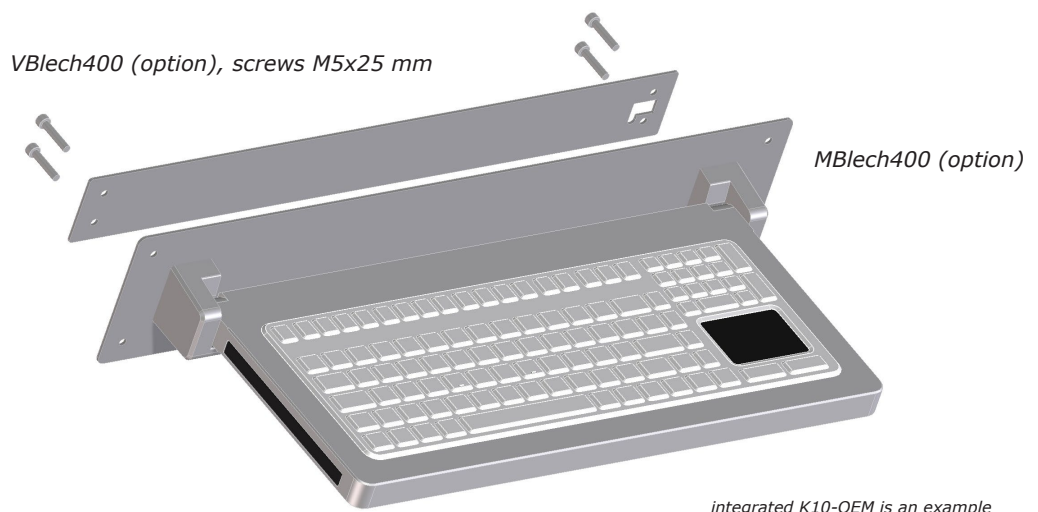

integrated K10-OEM is an example
DVD-Burner optional