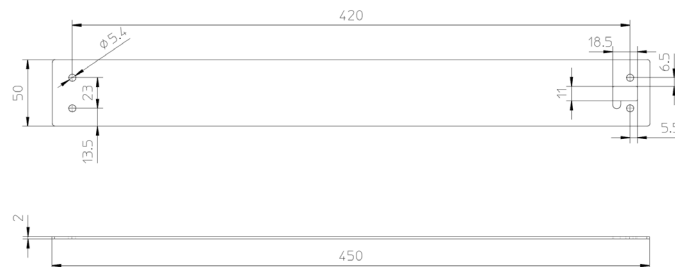

Dimensions PK00594 (VBlech 400)  
Material Stainless steel

Material:	Aluminium (anodized)
Protection:	IP65 (frontside), USB-Ports and DVD not sealed
Rotation angle:	102°
Interface:	USB 2.0 (USB3.0-hub implemented)
Host Power requirement:	50mA@5V DC (DVD up to 1A)
Dimensions (WDH):	402,6 (434) x 190 x 24 mm
Temperature:	0°C to +60°C
Certifications:	CE